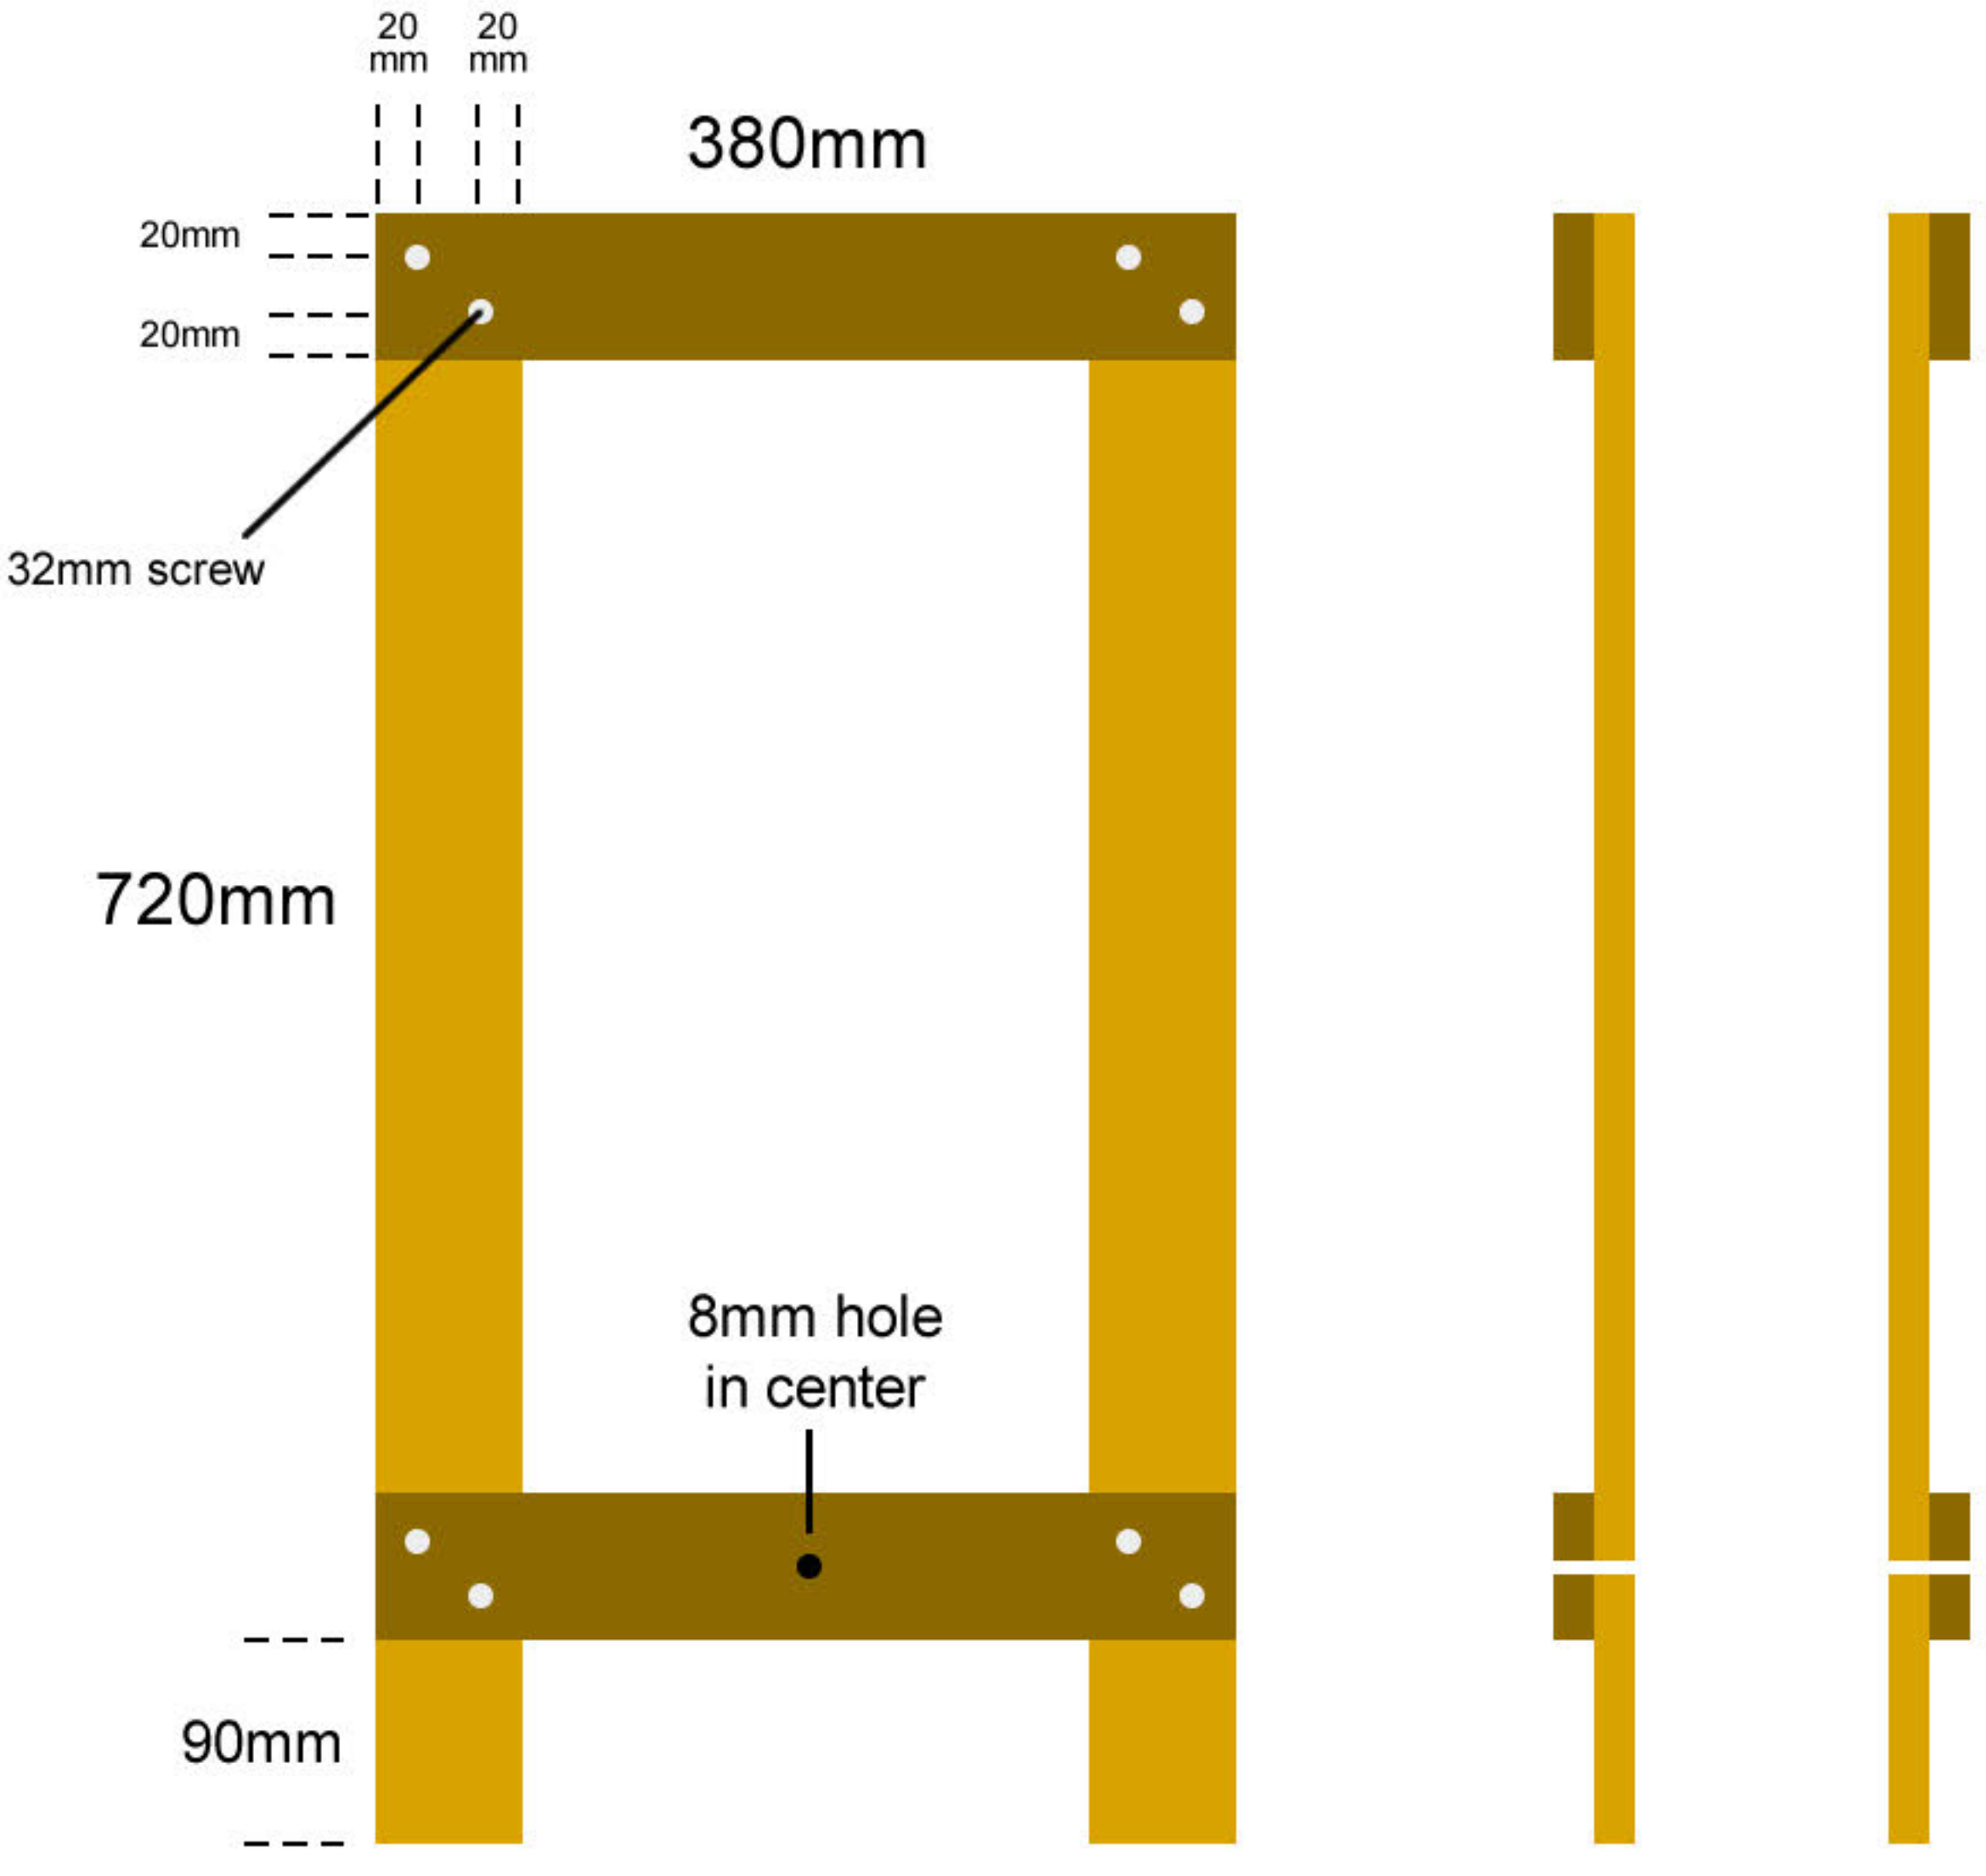

All 65mm x 18mm dressed timber

Hinges placed 30mm from edges